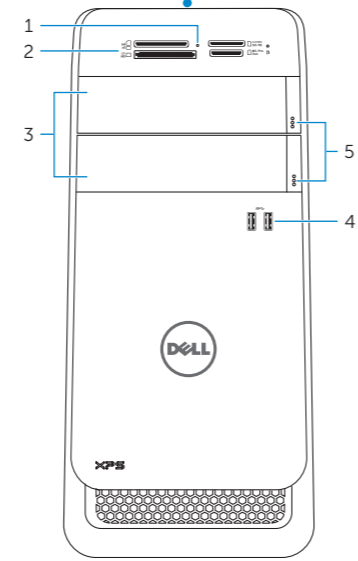

컴퓨터를 확인하고 업데이트

컴퓨터 검사 및 업데이트

Features

功能部件 | 功能 | 外觀 | 기능

- Media-card reader light
- Media-card reader
- Optical-drive bays (2)
- USB 3.0 ports (2)
- Optical-drive eject buttons (2)
- Power button
- Accessory tray
- Headphone port

- Microphone port
- USB 2.0 port
- USB 2.0 port with PowerShare
- Power port
- Network port
- USB 2.0 ports (2)
- DisplayPort
- HDMI port
- USB 3.0 ports (4)

- Audio ports (6)
- Expansion-card slots (4)
- Security-cable slot
- Padlock rings
- Service Tag label