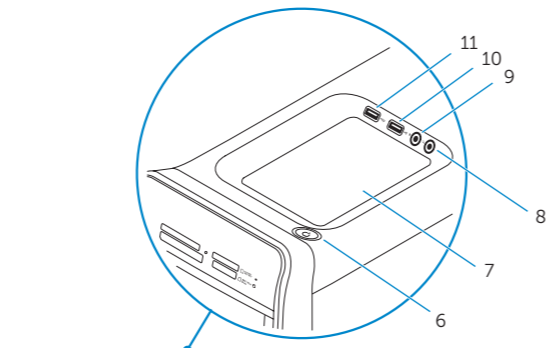

컴퓨터를 확인하고 업데이트

컴퓨터 검사 및 업데이트

Features

功能部件 | 功能 | 外觀 | 기능

- Media-card reader light
- Media-card reader
- Optical-drive bays (2)
- USB 3.0 ports (2)
- Optical-drive eject buttons (2)
- Power button
- Accessory tray
- Headphone port

- Microphone port
- USB 2.0 port
- USB 2.0 port with PowerShare
- Power port
- Network port
- USB 2.0 ports (2)
- DisplayPort
- HDMI port
- USB 3.0 ports (4)

- Audio ports (6)
- Expansion-card slots (4)
- Security-cable slot
- Padlock rings
- Service Tag label