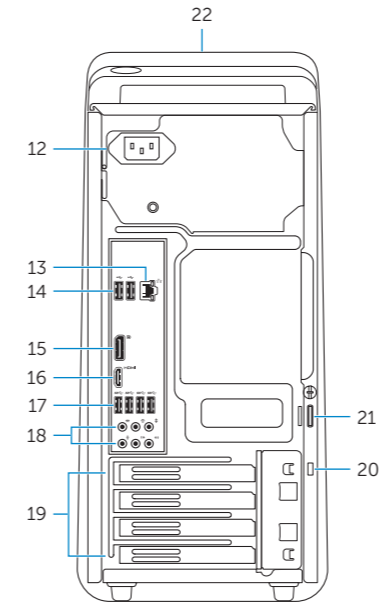

컴퓨터를 확인하고 업데이트

컴퓨터 검사 및 업데이트

Features

功能部件 | 功能 | 外觀 | 기능

- Media-card reader light
- Media-card reader
- Optical-drive bays (2)
- USB 3.0 ports (2)
- Optical-drive eject buttons (2)
- Power button
- Accessory tray
- Headphone port

- Microphone port
- USB 2.0 port
- USB 2.0 port with PowerShare
- Power port
- Network port
- USB 2.0 ports (2)
- DisplayPort
- HDMI port
- USB 3.0 ports (4)

- Audio ports (6)
- Expansion-card slots (4)
- Security-cable slot
- Padlock rings
- Service Tag label